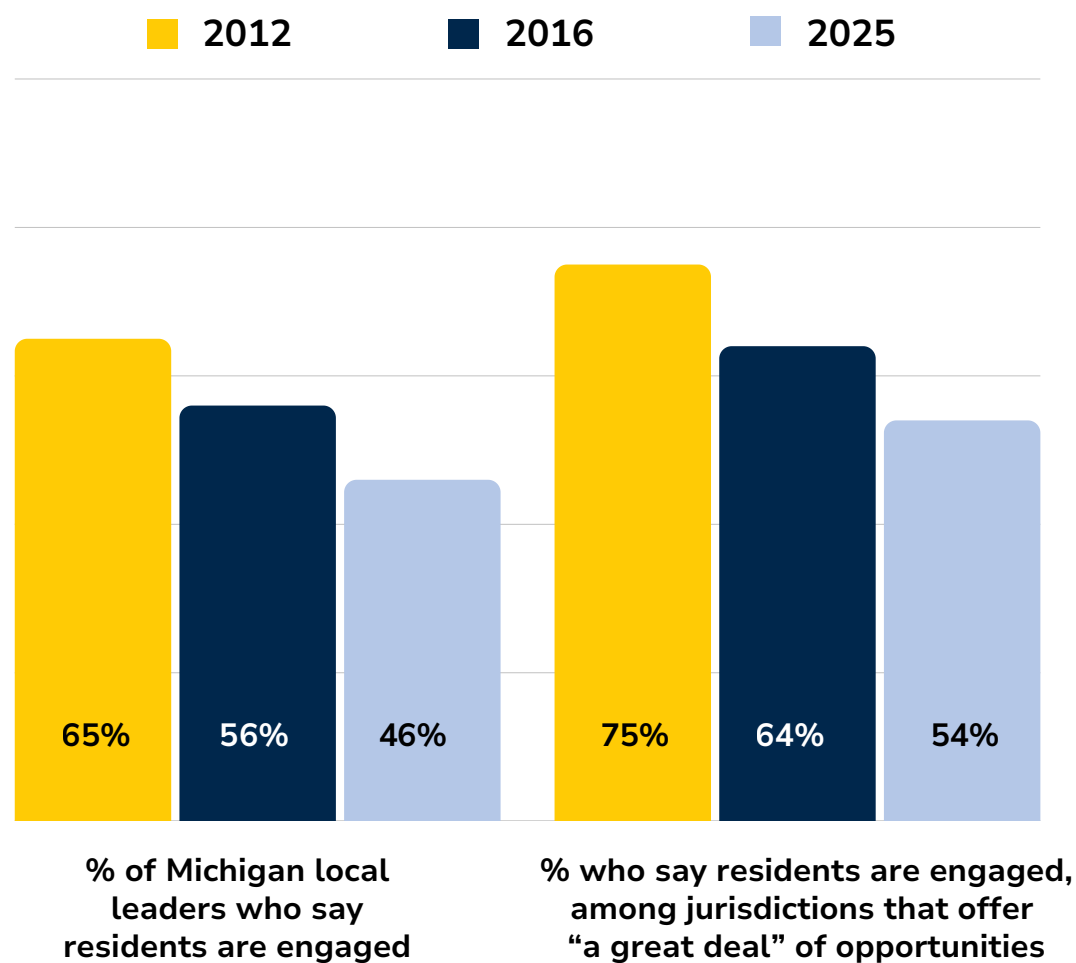

From the Spring 2025 Michigan Public Policy Survey

# Michigan local leaders report declines in resident engagement

**1** Reports of resident engagement down dramatically, even in jurisdictions that provide “a great deal” of opportunities

**2** Today, just 38% of local leaders are satisfied with their residents’ overall engagement