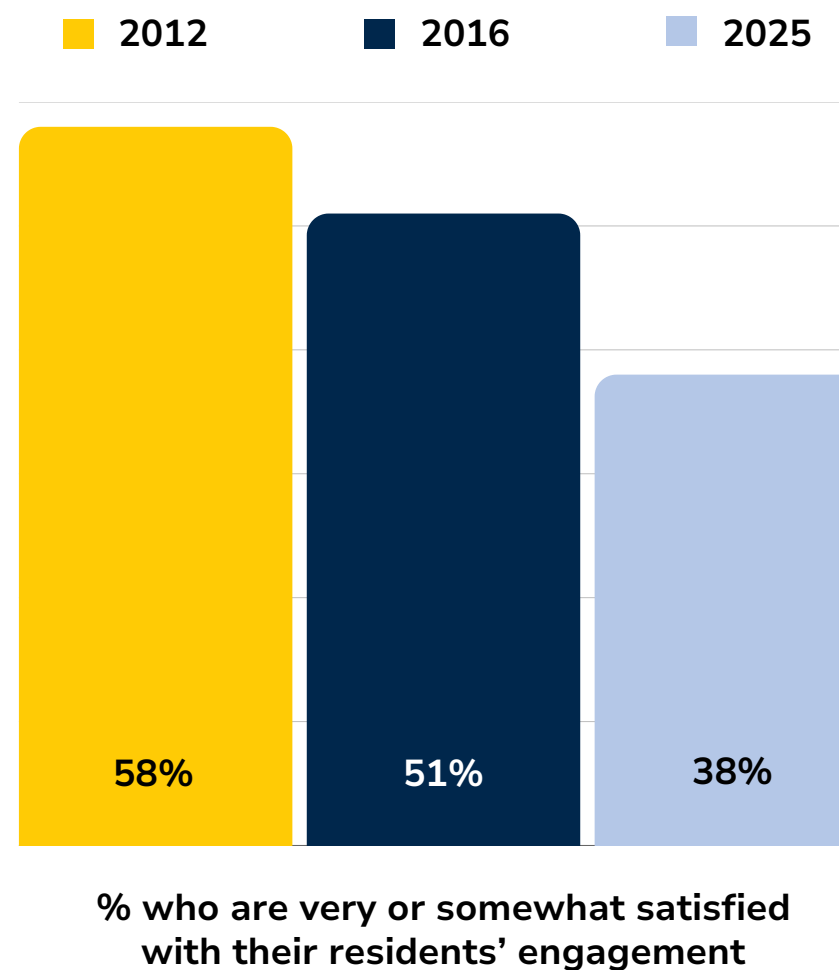

From the Spring 2025 Michigan Public Policy Survey

# Michigan local leaders report declines in resident engagement

**1** Reports of resident engagement down dramatically, even in jurisdictions that provide “a great deal” of opportunities

**2** Today, just 38% of local leaders are satisfied with their residents’ overall engagement