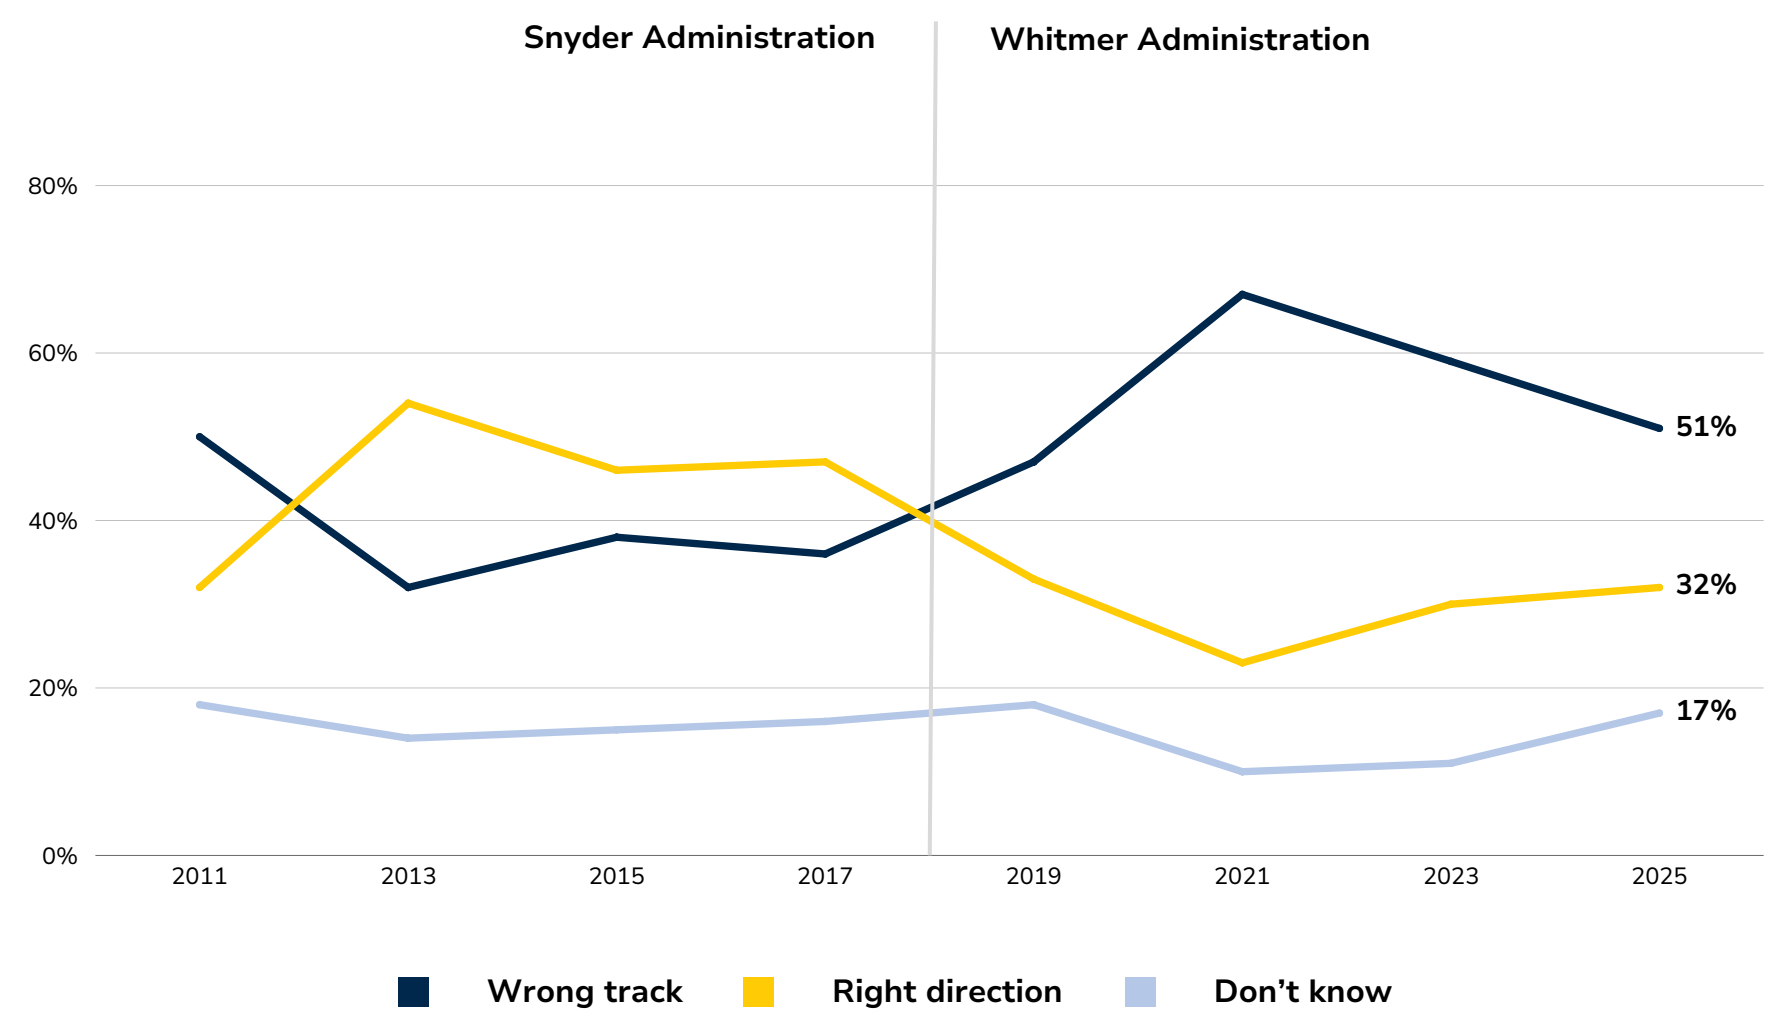

From the Spring 2025 Michigan Public Policy Survey

# Michigan local leaders' views on Michigan's current direction

**1** A majority of local officials say that the State of Michigan is on the wrong track.

**2** Gaps between local officials of different parties who say Michigan is heading in the "right direction" remain wide, although this year they have slightly converged.